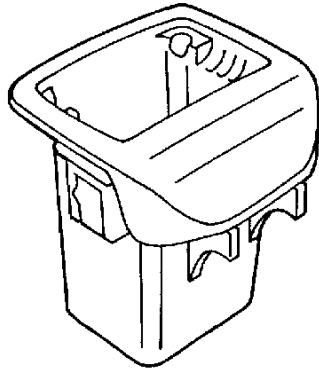

H HONDA INSTALLATION INSTRUCTIONS	Accessory ASHTRAY P/N 08U25-S2A-100	Application 2000 S2000	Publications No. All 20586
			Issue Date AUG 1999

PARTS LIST

Ashtray

INSTALLATION

1. Open the lid of the beverage holder, and slide the inner ashtray into the holder in the direction shown.

2. Push in the ashtray until the right and left tabs of the ashtray engage with the recesses in the console.

3. Close the lid.