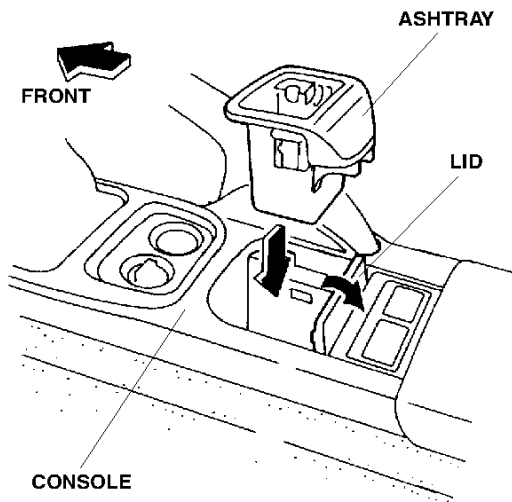

H HONDA INSTALLATION INSTRUCTIONS	Accessory ASHTRAY P/N 08U25-S2A-100	Application 2000 S2000	Publications No. All 20586
			Issue Date AUG 1999

PARTS LIST

Ashtray

INSTALLATION

1. Open the lid of the beverage holder, and slide the inner ashtray into the holder in the direction shown.

2. Push in the ashtray until the right and left tabs of the ashtray engage with the recesses in the console.

3. Close the lid.