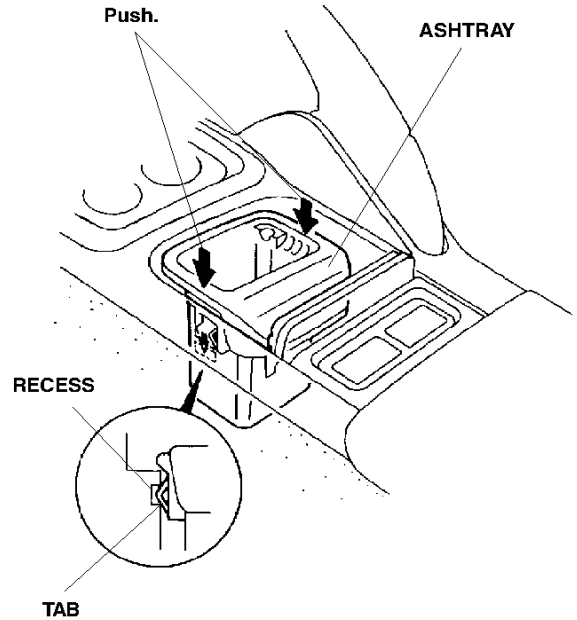

H HONDA INSTALLATION INSTRUCTIONS	Accessory ASHTRAY P/N 08U25-S2A-100	Application 2000 S2000	Publications No. All 20586
			Issue Date AUG 1999

PARTS LIST

Ashtray

INSTALLATION

1. Open the lid of the beverage holder, and slide the inner ashtray into the holder in the direction shown.

2. Push in the ashtray until the right and left tabs of the ashtray engage with the recesses in the console.

3. Close the lid.